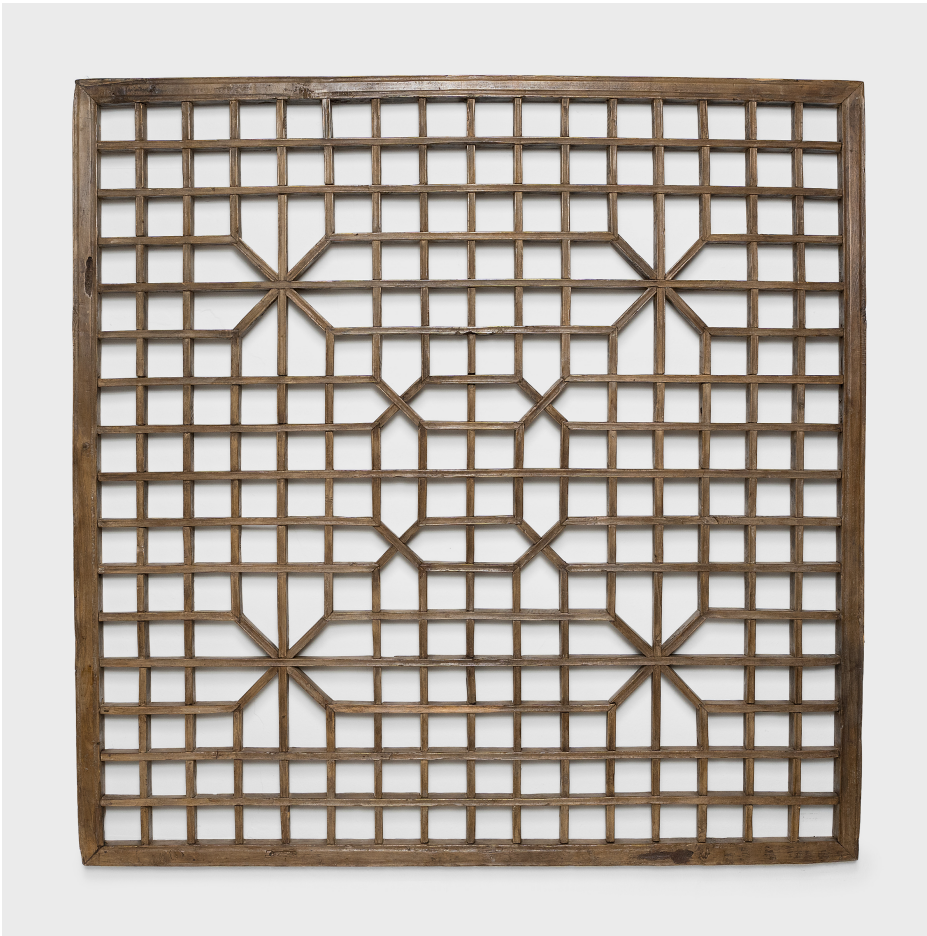

PAGODA RED

SQUARE LATTICE WINDOW PANEL

\$1,680

c. 1850 • Northern China, China • Northern Elmwood • Collection #CJKA034

W: 46.75" D: 1.5" H: 46.75"

This early 20th century lattice window panel from China's Shanxi province likely originated in a traditional home with balanced interiors. Both functional and decorative, lattice windows allowed for fresh air and light to flow into a room while still maintaining privacy. Assembled by joining long strips of carved wood, this lattice window has an even, grid-like pattern set within a square frame. Carefully placed diagonals interrupt the grid with cross formations, adding intrigue to the otherwise simple design.