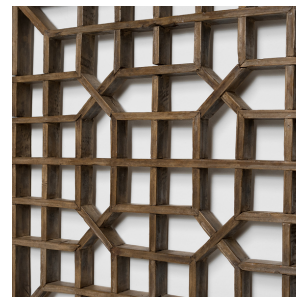

PAGODA RED

SQUARE LATTICE WINDOW PANEL

\$1,680

c. 1850 • Northern China, China • Northern Elmwood • Collection #CJKA034

W: 46.75" D: 1.5" H: 46.75"

This early 20th century lattice window panel from China's Shanxi province likely originated in a traditional home with balanced interiors. Both functional and decorative, lattice windows allowed for fresh air and light to flow into a room while still maintaining privacy. Assembled by joining long strips of carved wood, this lattice window has an even, grid-like pattern set within a square frame. Carefully placed diagonals interrupt the grid with cross formations, adding intrigue to the otherwise simple design.