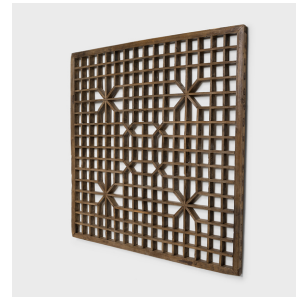

PAGODA RED

SQUARE LATTICE WINDOW PANEL

\$1,680

c. 1850 • Northern China, China • Northern Elmwood • Collection #CJKA034

W: 46.75" D: 1.5" H: 46.75"

This early 20th century lattice window panel from China's Shanxi province likely originated in a traditional home with balanced interiors. Both functional and decorative, lattice windows allowed for fresh air and light to flow into a room while still maintaining privacy. Assembled by joining long strips of carved wood, this lattice window has an even, grid-like pattern set within a square frame. Carefully placed diagonals interrupt the grid with cross formations, adding intrigue to the otherwise simple design.