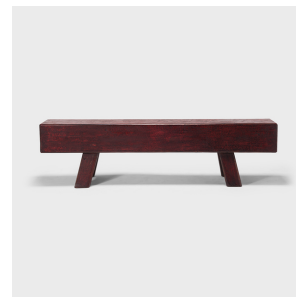

PAGODA RED

COURTYARD DOOR BENCH

\$2,780

c. 1900 • Shanxi, China • Northern Elmwood, Lacquer • Collection #BJGG019B

W: 67.0" D: 13.5" H: 18.25"

This grand red lacquer bench once provided versatile seating in the courtyard of a Qing-dynasty home. Not only was the sizable bench able to seat many guests during outdoor ceremonies, its imposing form could be used to barricade the home's tall courtyard doors. With clean lines and simple splayed legs, the bench's angular form feels surprisingly contemporary and fits effortlessly into modern interiors.

1740 W. Webster Ave., Chicago, IL 60614 • 773-235-1188 • info@pagodared.com

PAGODARED.COM

**PAGODA
RED**

COURTYARD DOOR BENCH

Additional Dimensions:

Seat Depth: 10"

1740 W. Webster Ave., Chicago, IL 60614 • 773-235-1188 • info@pagodared.com