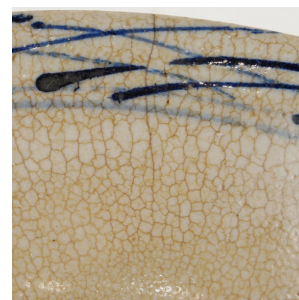

## PROVINCIAL CRACKLED BLUE AND WHITE BOWL

**\$488**

c. 1850 • Northern China, China • Porcelain • Collection #P050C

H: 3.0" Dia: 8.0"

An example of traditional blue-and-white ceramics, this early 19th-century bowl beautifully captures the timeless allure of cobalt blue on white porcelain. Cross-hatched brush strokes form a border along the rim of the bowl and a central calligraphic floral motif adorns the bowl's side. Rich in character, the bowl's glazed finish has aged with a fantastic crackle.