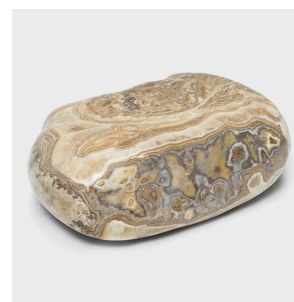

PAGODA RED

DANMA MEDITATION STONE

\$980

China • Stone • Collection #DM4012

W: 15.5" D: 10.0" H: 5.5"

Following the sculpted form, marbled coloring, and natural veining of this one-of-a-kind stone can be deeply meditative. Viewed as a source of beauty and creativity, Chinese scholar-artists would decorate their studios and gardens with similar stones and plumb their mesmerizing forms for inspiration. This meditation stone has a fluid pattern of gold-and-white strata, overlapping like watercolors on a canvas. Artisans have transformed the rough rock formation into a decorative sculpture, polishing the stone to accentuate its smooth contours and organic form.