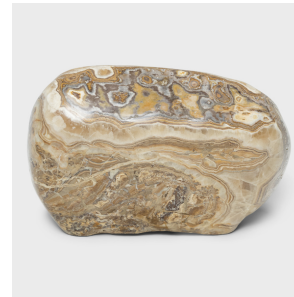

PAGODA RED

DANMA MEDITATION STONE

\$980

China • Stone • Collection #DM4012

W: 15.5" D: 10.0" H: 5.5"

Following the sculpted form, marbled coloring, and natural veining of this one-of-a-kind stone can be deeply meditative. Viewed as a source of beauty and creativity, Chinese scholar-artists would decorate their studios and gardens with similar stones and plumb their mesmerizing forms for inspiration. This meditation stone has a fluid pattern of gold-and-white strata, overlapping like watercolors on a canvas. Artisans have transformed the rough rock formation into a decorative sculpture, polishing the stone to accentuate its smooth contours and organic form.