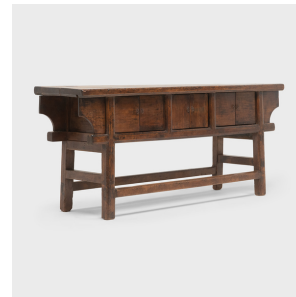

PAGODA RED

PROVINCIAL SIX-DOOR DONGBEI COFFER

\$5,880

c. 1900 • Dongbei, China • Pine • Collection #TLC016

W: 79.5" D: 20.0" H: 33.5"

The warm tones and active grain of natural pine wood are the focus of this unusually articulated six-door coffer. Made for a provincial home in northeastern China, this sideboard was once used as a home altar to honor loved ones past and present with photos, ancestral tablets and offerings. Crafted in the late 19th century, the expansive table has a simple yet effective design with bold proportions and an impressive solid plank top. The coffer features a row of doors with round pulls and extends horizontally with an overhanging top and apron, and low-lying stretcher bars. Continued...

1740 W. Webster Ave., Chicago, IL 60614 • 773-235-1188 • info@pagodared.com

PAGODARED.COM

PAGODA RED

PROVINCIAL SIX-DOOR DONGBEI COFFER

We love its emphasis on natural wood and the depth of character earned through decades of use.