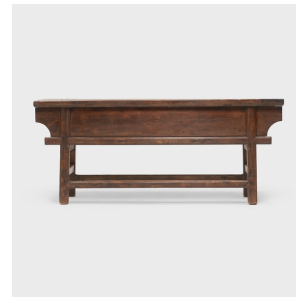

PAGODA RED

PROVINCIAL SIX-DOOR DONGBEI COFFER

\$5,880

c. 1900 • Dongbei, China • Pine • Collection #TLC016

W: 79.5" D: 20.0" H: 33.5"

The warm tones and active grain of natural pine wood are the focus of this unusually articulated six-door coffer. Made for a provincial home in northeastern China, this sideboard was once used as a home altar to honor loved ones past and present with photos, ancestral tablets and offerings. Crafted in the late 19th century, the expansive table has a simple yet effective design with bold proportions and an impressive solid plank top. The coffer features a row of doors with round pulls and extends horizontally with an overhanging top and apron, and low-lying stretcher bars. Continued...

1740 W. Webster Ave., Chicago, IL 60614 • 773-235-1188 • info@pagodared.com

PAGODARED.COM

PAGODA RED

PROVINCIAL SIX-DOOR DONGBEI COFFER

We love its emphasis on natural wood and the depth of character earned through decades of use.