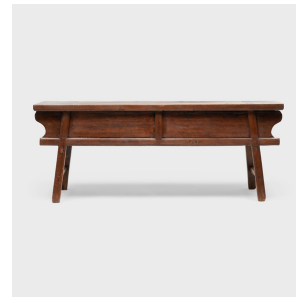

PAGODA RED

PROVINCIAL DONGBEI COFFER TABLE

\$5,480

c. 1900 • Dongbei, China • Pine • Collection #TLC019

W: 84.5" D: 20.5" H: 33.0"

The warm tones and active grain of natural pine wood are the focus of this unusually articulated Dongbei coffer table. Made for a provincial home in northeastern China, this table was once used to honor loved ones past and present with photos or other prized possessions. Crafted in the late 19th century, the table is devoid of any excess decoration apart from its simple metal hardware. Punctuated by a double door, the table extends horizontally on either side to reveal more storage. With its overhanging table top, extended apron, and splayed legs, this coffer charms with unconventional beauty. Continued...

1740 W. Webster Ave., Chicago, IL 60614 • 773-235-1188 • info@pagodared.com

PAGODARED.COM

PAGODA RED

PROVINCIAL DONGBEI COFFER TABLE

We love its emphasis on natural wood and the depth of character earned through decades of use.