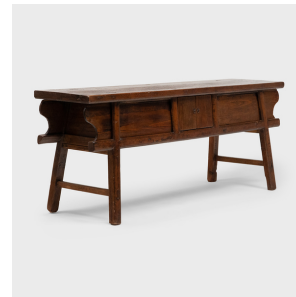

PAGODA RED

PROVINCIAL DONGBEI COFFER TABLE

\$5,480

c. 1900 • Dongbei, China • Pine • Collection #TLC019

W: 84.5" D: 20.5" H: 33.0"

The warm tones and active grain of natural pine wood are the focus of this unusually articulated Dongbei coffer table. Made for a provincial home in northeastern China, this table was once used to honor loved ones past and present with photos or other prized possessions. Crafted in the late 19th century, the table is devoid of any excess decoration apart from its simple metal hardware. Punctuated by a double door, the table extends horizontally on either side to reveal more storage. With its overhanging table top, extended apron, and splayed legs, this coffer charms with unconventional beauty. Continued...

1740 W. Webster Ave., Chicago, IL 60614 • 773-235-1188 • info@pagodared.com

PAGODARED.COM

PAGODA RED

PROVINCIAL DONGBEI COFFER TABLE

We love its emphasis on natural wood and the depth of character earned through decades of use.