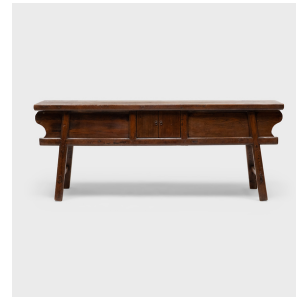

PAGODA RED

PROVINCIAL DONGBEI COFFER TABLE

\$5,480

c. 1900 • Dongbei, China • Pine • Collection #TLC019

W: 84.5" D: 20.5" H: 33.0"

The warm tones and active grain of natural pine wood are the focus of this unusually articulated Dongbei coffer table. Made for a provincial home in northeastern China, this table was once used to honor loved ones past and present with photos or other prized possessions. Crafted in the late 19th century, the table is devoid of any excess decoration apart from its simple metal hardware. Punctuated by a double door, the table extends horizontally on either side to reveal more storage. With its overhanging table top, extended apron, and splayed legs, this coffer charms with unconventional beauty. Continued...

1740 W. Webster Ave., Chicago, IL 60614 • 773-235-1188 • info@pagodared.com

PAGODARED.COM

PAGODA RED

PROVINCIAL DONGBEI COFFER TABLE

We love its emphasis on natural wood and the depth of character earned through decades of use.