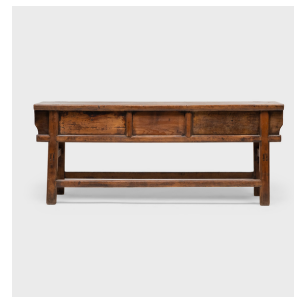

PAGODA RED

PROVINCIAL DONGBEI COFFER TABLE

\$5,480

c. 1900 • Dongbei, China • Pine • Collection #TLC015

W: 82.5" D: 21.25" H: 33.5"

The warm tones and active grain of natural pine wood are the focus of this unusually articulated rustic coffer. Made for a provincial home in northeastern China, this sideboard was once used as a home altar to honor loved ones past and present with photos, ancestral tablets and offerings. Crafted in the late 19th century, the expansive table has a simple yet effective design with bold proportions and an impressive solid plank top. Punctuated by a row of four doors and one drawer, the table stresses the horizontal with its overhanging top, extended apron, and low-lying stretcher bars. Continued...

1740 W. Webster Ave., Chicago, IL 60614 • 773-235-1188 • info@pagodared.com

PAGODARED.COM

PAGODA RED

PROVINCIAL DONGBEI COFFER TABLE

The paneled front is comprised of a large central drawer and four small doors that open to a large interior compartment. We love its emphasis on natural wood and the depth of character earned through decades of use.