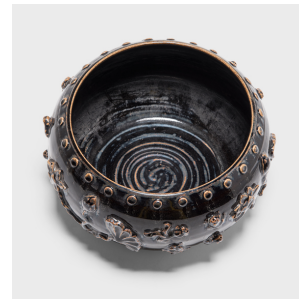

PAGODA RED

DRIP GLAZE LOTUS BOWL

\$980

c. 1900 • Shanxi, China • Ceramic • Collection #BJGG018

H: 6.75" Dia: 12.5"

A dark, glossy glaze sheets, pools, and drips down the surface of this squat early 20th-century vessel, lingering beautifully on every imperfection. Sculpted in China's Shanxi province, the footed bowl is patterned with a band of nail head and applied koi, frogs, and lotus blossoms. Emerging from the mud of riverbanks yet pristine and beautiful, the lotus plant is a symbol of purity and perfection, as well as an emblem of summer. Glazed on the interior, this low bowl is perfect as a shallow planter, filled with lush greenery or colorful flower arrangements.