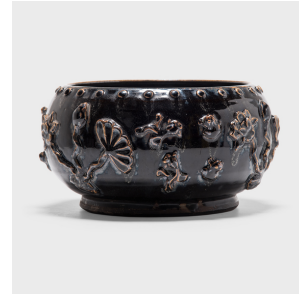

PAGODA RED

DRIP GLAZE LOTUS BOWL

\$980

c. 1900 • Shanxi, China • Ceramic • Collection #BJGG018

H: 6.75" Dia: 12.5"

A dark, glossy glaze sheets, pools, and drips down the surface of this squat early 20th-century vessel, lingering beautifully on every imperfection. Sculpted in China's Shanxi province, the footed bowl is patterned with a band of nail head and applied koi, frogs, and lotus blossoms. Emerging from the mud of riverbanks yet pristine and beautiful, the lotus plant is a symbol of purity and perfection, as well as an emblem of summer. Glazed on the interior, this low bowl is perfect as a shallow planter, filled with lush greenery or colorful flower arrangements.