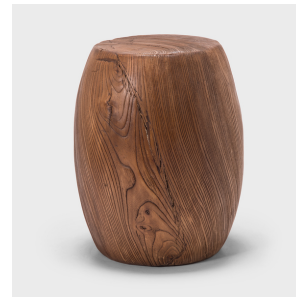

## DRUM BARREL TABLE

**\$1,480**

Hebei, China • Northern Elmwood • Collection #BJGG073

H: 13.25" Dia: 10.0"

Honoring the traditional drum-form shape common of garden seats, this low table was carved from a single piece of northern elmwood to reveal mesmerizing grain patterns and growth rings. The expressive grain ebbs and flows like an calm river current or the sweep of a calligraphy brushstroke. With simple form and a smooth finish that calls to be touched, this drum barrel table is a captivating addition to any room.