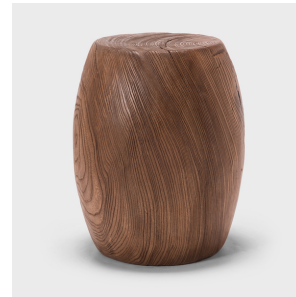

# PAGODA RED

---

## DRUM BARREL TABLE

**\$1,480**

Hebei, China • Northern Elmwood • Collection #BJGG073

H: 13.25" Dia: 10.0"

Honoring the traditional drum-form shape common of garden seats, this low table was carved from a single piece of northern elmwood to reveal mesmerizing grain patterns and growth rings. The expressive grain ebbs and flows like an calm river current or the sweep of a calligraphy brushstroke. With simple form and a smooth finish that calls to be touched, this drum barrel table is a captivating addition to any room.