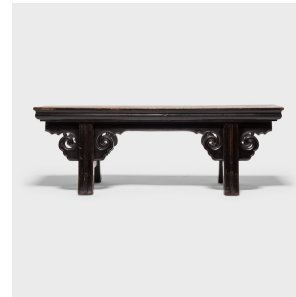

## LOW FLARED LEG BENCH

**\$6,880**

c. 1850 • Shanxi, China • Northern Elmwood, Lacquer • Collection #CESR005

W: 56.75" D: 14.5" H: 19.75"

This 19th-century low bench from China's Shanxi province beautifully exemplifies the art of Chinese furniture making - strong sweeping lines, dramatically flared legs, and finely carved cloud spandrels. It is one of the only benches we have encountered with legs that flare out with subtly curved ends. Low benches such as this were most commonly used by musicians playing before an admiring audience seated on the floor. Cloaked in an aged lacquer finish, the bench is a gorgeous way to add rich texture and form to an entryway or living room.