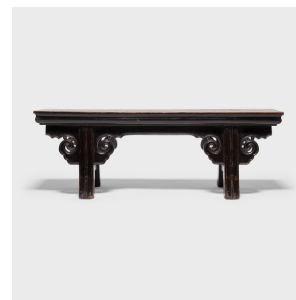

## LOW FLARED LEG BENCH

**\$6,880**

c. 1850 • Shanxi, China • Northern Elmwood, Lacquer • Collection #CESR005

W: 56.75" D: 14.5" H: 19.75"

This 19th-century low bench from China's Shanxi province beautifully exemplifies the art of Chinese furniture making - strong sweeping lines, dramatically flared legs, and finely carved cloud spandrels. It is one of the only benches we have encountered with legs that flare out with subtly curved ends. Low benches such as this were most commonly used by musicians playing before an admiring audience seated on the floor. Cloaked in an aged lacquer finish, the bench is a gorgeous way to add rich texture and form to an entryway or living room.