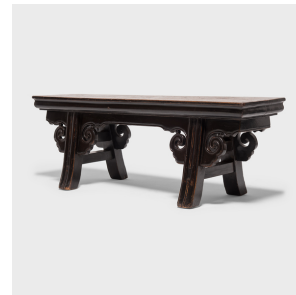

## LOW FLARED LEG BENCH

**\$6,880**

c. 1850 • Shanxi, China • Northern Elmwood, Lacquer • Collection #CESR005

W: 56.75" D: 14.5" H: 19.75"

This 19th-century low bench from China's Shanxi province beautifully exemplifies the art of Chinese furniture making - strong sweeping lines, dramatically flared legs, and finely carved cloud spandrels. It is one of the only benches we have encountered with legs that flare out with subtly curved ends. Low benches such as this were most commonly used by musicians playing before an admiring audience seated on the floor. Cloaked in an aged lacquer finish, the bench is a gorgeous way to add rich texture and form to an entryway or living room.