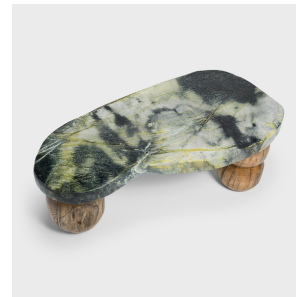

## DOUBLE GOURD MEDITATION STONE TABLE

**\$6,480**

Liaoning, China • Stone, Maple • Collection #ZM4008A

W: 44.0" D: 22.5" H: 15.0"

Greenery stones are named for the naturally occurring patterns suggestive of trees, grass and other plantlike forms that result from the stone's conglomerate mix of jadeite, moss agate, serpentine, and other minerals. Found in China's Liaoning province, the best greenery stones are patterned with sweeping veins of color and abstract forms that evoke the inimitable beauty of nature.

This fantastic greenery stone slab is elevated by a custom base of reclaimed wood spheres for use as a low coffee table. Each of the wooden legs has been hand-turned to a unique shape, one of oblong form and the others of a stacked, double gourd form. Continued...