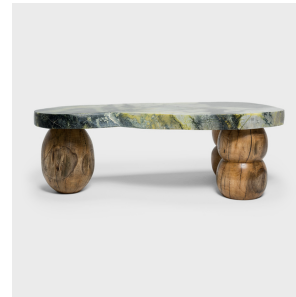

## DOUBLE GOURD MEDITATION STONE TABLE

**\$6,480**

Liaoning, China • Stone, Maple • Collection #ZM4008A

W: 44.0" D: 22.5" H: 15.0"

Greenery stones are named for the naturally occurring patterns suggestive of trees, grass and other plantlike forms that result from the stone's conglomerate mix of jadeite, moss agate, serpentine, and other minerals. Found in China's Liaoning province, the best greenery stones are patterned with sweeping veins of color and abstract forms that evoke the inimitable beauty of nature.

This fantastic greenery stone slab is elevated by a custom base of reclaimed wood spheres for use as a low coffee table. Each of the wooden legs has been hand-turned to a unique shape, one of oblong form and the others of a stacked, double gourd form. Continued...

## DOUBLE GOURD MEDITATION STONE TABLE

Showcasing the rich textures of its natural materials, the stone top table exemplifies organic modern style with clean lines and balanced design.

Additional Dimensions: