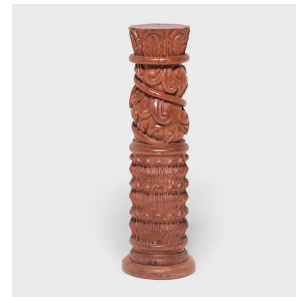

# PAGODA RED

---

## GUATEMALAN CARVED COLUMN

**\$980**

Central America • Wood • Collection #CAA0900C

H: 42.0" Dia: 13.5"

The Maya peoples of Guatemala created incredible works of art through columnar woodworking and stone shaping. This contemporary column continues the tradition with geometric vertical carvings that flourish into the foliated upper half. As the vines crawl upward and become leaves reaching for the sun, the eye is drawn across the organic variations in the nut-brown wood. The hand of the craftsman is starkly apparent in this soulful sculptural object.