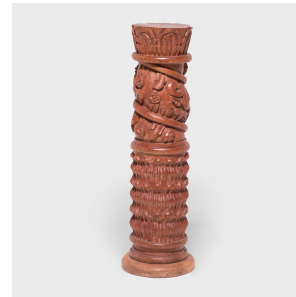

# PAGODA RED

---

## GUATEMALAN CARVED COLUMN

**\$980**

Central America • Wood • Collection #CAA0900C

H: 42.0" Dia: 13.5"

The Maya peoples of Guatemala created incredible works of art through columnar woodworking and stone shaping. This contemporary column continues the tradition with geometric vertical carvings that flourish into the foliated upper half. As the vines crawl upward and become leaves reaching for the sun, the eye is drawn across the organic variations in the nut-brown wood. The hand of the craftsman is starkly apparent in this soulful sculptural object.