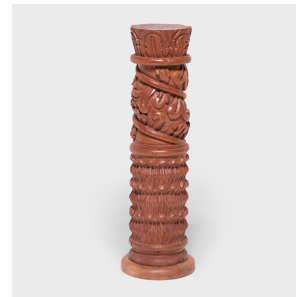

# PAGODA RED

---

## GUATEMALAN CARVED COLUMN

**\$980**

Central America • Wood • Collection #CAA0900C

H: 42.0" Dia: 13.5"

The Maya peoples of Guatemala created incredible works of art through columnar woodworking and stone shaping. This contemporary column continues the tradition with geometric vertical carvings that flourish into the foliated upper half. As the vines crawl upward and become leaves reaching for the sun, the eye is drawn across the organic variations in the nut-brown wood. The hand of the craftsman is starkly apparent in this soulful sculptural object.