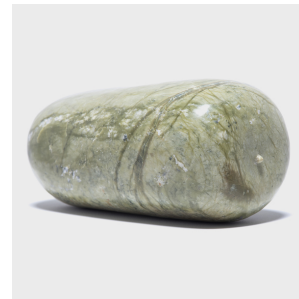

PAGODA RED

GREENERY STONE WINTER MELON

\$1,980

c. 1900 • Liaoning, China • Stone, Jade • Collection #GY050

W: 15.0" D: 7.75" H: 7.5"

This unique melon sculpture was made in the Liaoning region of China over a hundred years ago, and was hand shaped out of fine hardstone, a combination of minerals including serpentine and jade. The stone has stunning, natural patterning: the light and dark greens swirl together and give the stone character and depth. The greenery stone is as durable as it is lovely and would look beautiful nestled among the lush foliage of a garden.