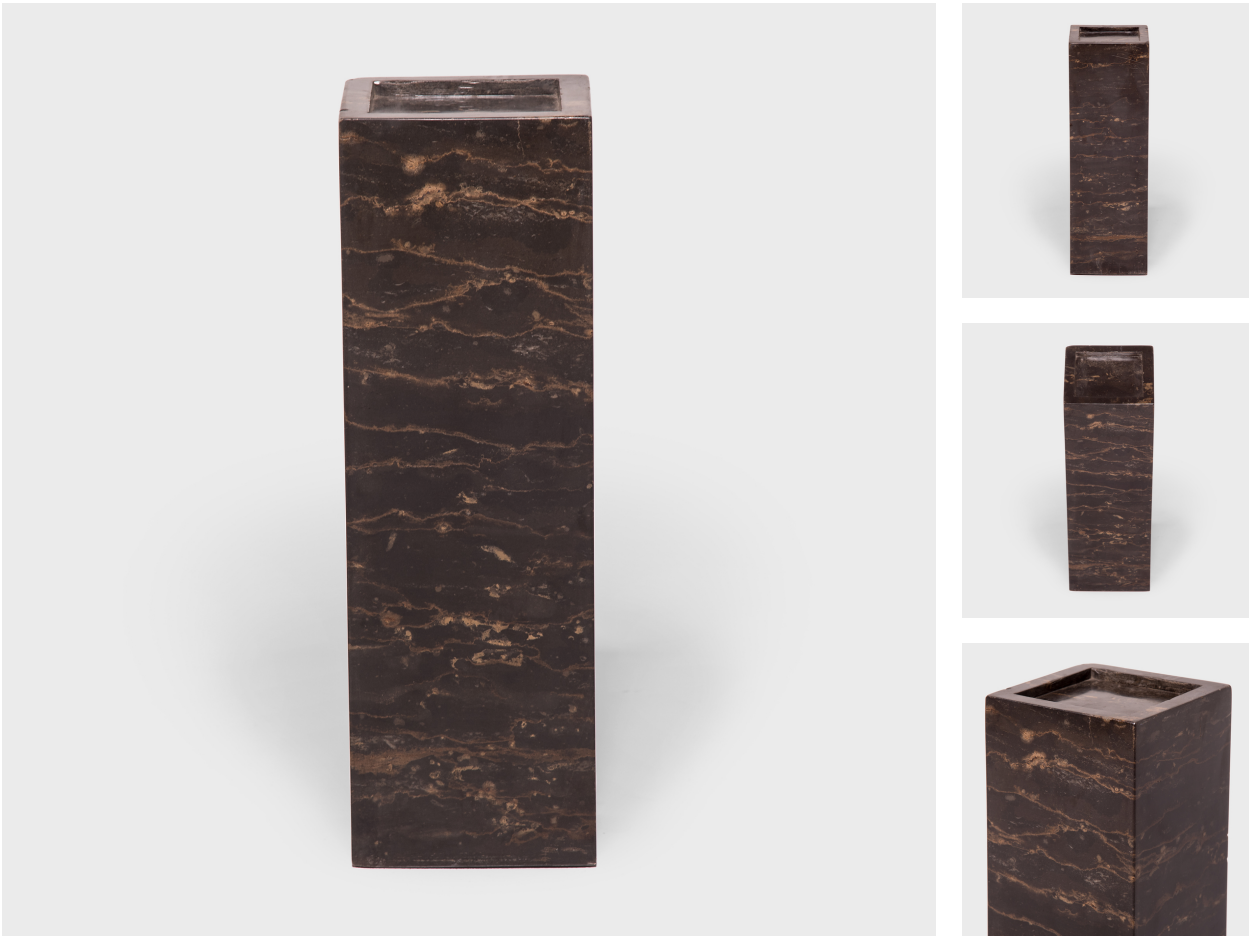

# PAGODA RED

---

## HAND-CARVED MARBLE COLUMN

**\$780**

Shanxi, China • Marble • Collection #BJDD045C

W: 6.0" D: 6.0" H: 18.25"

Displaying the restraint and simplicity that defined Ming dynasty design, this hand-carved marble column can find a home in any room. Natural striations in the marble are accentuated by the column's clean lines, allowing the beauty of the stone to take precedence. This column is an ideal ornamental statement piece or display stand.