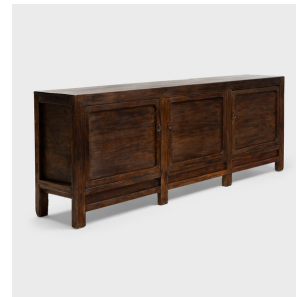

## HERDSMAN COFFER

**\$7,280**

c. 1880 • Gansu, China • Pine • Collection #TLB082

W: 102.5" D: 18.0" H: 35.5"

Created in the style of Mongolian storage coffers, this early 20th-century herdsman's chest has a clean lined design with charming rustic appeal. The square corner cabinet features three doors with metal loop handles that open to a large interior fitted with one continuous shelf. Ideal as a sideboard or credenza, this three-door cabinet enriches modern interiors with wabi-sabi texture and warm brown color.