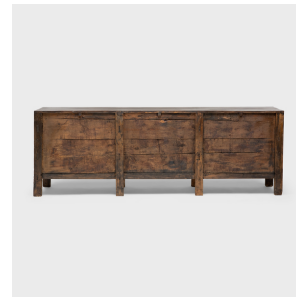

# PAGODA RED

---

## HERDSMAN COFFER

**\$7,280**

c. 1880 • Gansu, China • Pine • Collection #TLB082

W: 102.5" D: 18.0" H: 35.5"

Created in the style of Mongolian storage coffers, this early 20th-century herdsman's chest has a clean lined design with charming rustic appeal. The square corner cabinet features three doors with metal loop handles that open to a large interior fitted with one continuous shelf. Ideal as a sideboard or credenza, this three-door cabinet enriches modern interiors with wabi-sabi texture and warm brown color.