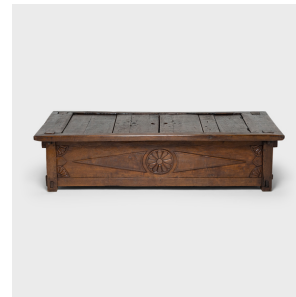

PAGODA RED

INDONESIAN TEAK RICE BED

\$4,280

c. 1900 • Indonesia • Teak • Collection #CSA002

W: 79.5" D: 42.0" H: 19.5"

This monumental Indonesian rice bed was once used daily as both a storage coffer and a bed platform. The expansive top opens by two small hinged doors to reveal a spacious interior compartment for storing clothing, bedding, or dry goods such as rice and grain. During the day, the coffer could be used as seating or as a tabletop, and at night it was cushioned with bedding as a place to rest. Hand-crafted of teak wood and minimally decorated, the coffer puts the natural beauty of its material on full display. Continued...

1740 W. Webster Ave., Chicago, IL 60614 • 773-235-1188 • info@pagodared.com

PAGODARED.COM

PAGODA RED

INDONESIAN TEAK RICE BED

The top showcases a beautiful wood grain and the sides are simply carved in relief with large chrysanthemum medallions. Ideal as a coffee table or daybed, we love this rice bed for its impressive scale and rustic, chiseled texture.