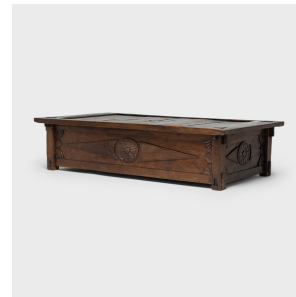

PAGODA RED

INDONESIAN TEAK RICE BED

\$4,280

c. 1900 • Indonesia • Teak • Collection #CSA002

W: 79.5" D: 42.0" H: 19.5"

This monumental Indonesian rice bed was once used daily as both a storage coffer and a bed platform. The expansive top opens by two small hinged doors to reveal a spacious interior compartment for storing clothing, bedding, or dry goods such as rice and grain. During the day, the coffer could be used as seating or as a tabletop, and at night it was cushioned with bedding as a place to rest. Hand-crafted of teak wood and minimally decorated, the coffer puts the natural beauty of its material on full display. Continued...

1740 W. Webster Ave., Chicago, IL 60614 • 773-235-1188 • info@pagodared.com

PAGODARED.COM

PAGODA RED

INDONESIAN TEAK RICE BED

The top showcases a beautiful wood grain and the sides are simply carved in relief with large chrysanthemum medallions. Ideal as a coffee table or daybed, we love this rice bed for its impressive scale and rustic, chiseled texture.