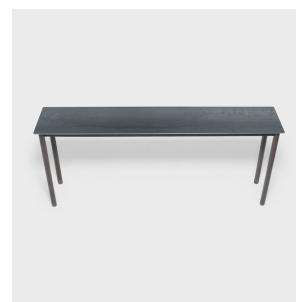

PAGODA RED

JIM ROSE MING STEEL OFFERING TABLE

\$6,580

United States • Steel • Collection #PR0330

W: 72.0" D: 14.0" H: 30.5"

Created exclusively for PAGODA RED, the Ming Steel Collection by artist Jim Rose forges a connection between Shaker minimalism and the simplified lines and austere aesthetic of Ming-dynasty furniture. The culmination of years of studying the vernacular history of furniture design, these timeless forms crafted of found steel draw a continuous link between the past and the present. Rose balances function and form in this handcrafted steel offering table, finished with a rich patina that evokes the sleek look of lacquered wood.