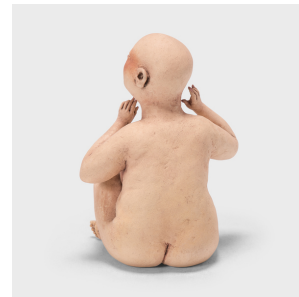

PAGODA RED

"JUST SO YOU KNOW" BY ESTHER SHIMAZU

\$2,980

2018 • United States • Ceramic, Porcelain • Collection #CESZ086

W: 5.5" D: 5.5" H: 7.0"

Bald and chunky, Esther Shimazu's quirky clay figures are unabashedly naked and delightfully indulgent. Drawing up on her Japanese ancestry and experience living in a laid-back Asian community in Hawaii, the artist imbues her figures with a delightful sense of humanity. Shimazu uses hand-building techniques to construct the clay figures. After the pieces are colored with slips and oxides and fired, she hand sands them and rubs in pigments to create a sense of volume and lifelike color.