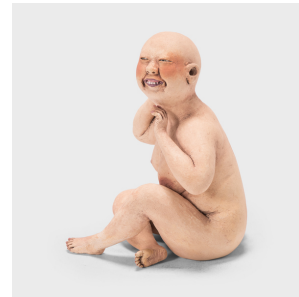

PAGODA RED

"JUST SO YOU KNOW" BY ESTHER SHIMAZU

\$2,980

2018 • United States • Ceramic, Porcelain • Collection #CESZ086

W: 5.5" D: 5.5" H: 7.0"

Bald and chunky, Esther Shimazu's quirky clay figures are unabashedly naked and delightfully indulgent. Drawing up on her Japanese ancestry and experience living in a laid-back Asian community in Hawaii, the artist imbues her figures with a delightful sense of humanity. Shimazu uses hand-building techniques to construct the clay figures. After the pieces are colored with slips and oxides and fired, she hand sands them and rubs in pigments to create a sense of volume and lifelike color.