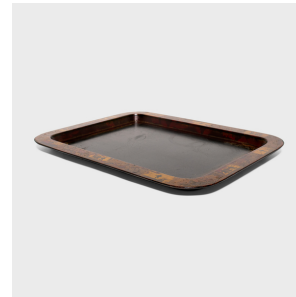

PAGODA RED

LACQUERED SILHOUETTE TRAY

\$388

c. 1930 • France • Pigment, Lacquer, Metal • Collection #CFC141

W: 26.0" D: 20.25" H: 1.25"

This large metal tray dates to the early 20th century and is decorated with gilt paintings atop an underlayer of red and black lacquer. The raised sides are painted with floral scrollwork and gilt cartouches with silhouetted dancers, depicted like live performers on a theater stage. With time, the tray has developed a crackled texture and a beautiful aged patina.