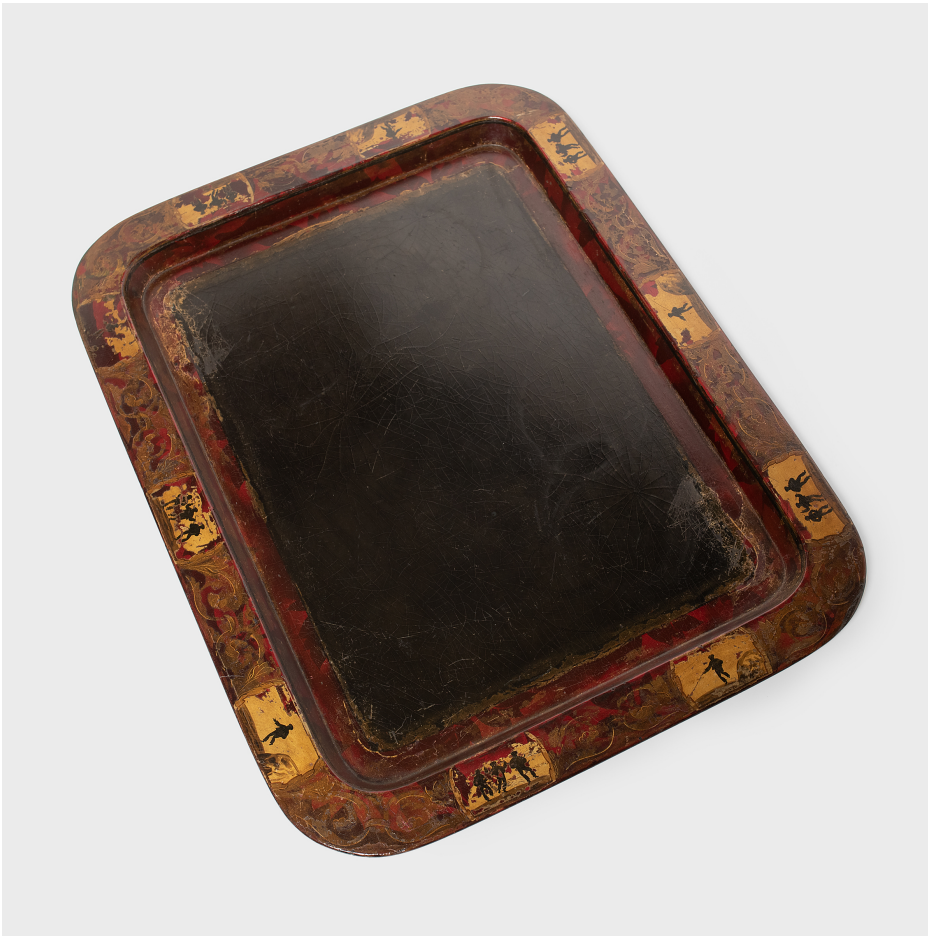

PAGODA RED

LACQUERED SILHOUETTE TRAY

\$388

c. 1930 • France • Pigment, Lacquer, Metal • Collection #CFC141

W: 26.0" D: 20.25" H: 1.25"

This large metal tray dates to the early 20th century and is decorated with gilt paintings atop an underlayer of red and black lacquer. The raised sides are painted with floral scrollwork and gilt cartouches with silhouetted dancers, depicted like live performers on a theater stage. With time, the tray has developed a crackled texture and a beautiful aged patina.