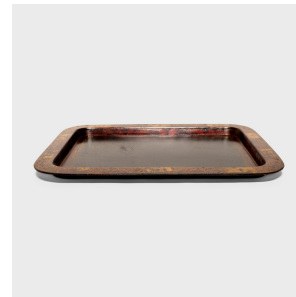

PAGODA RED

LACQUERED SILHOUETTE TRAY

\$388

c. 1930 • France • Pigment, Lacquer, Metal • Collection #CFC141

W: 26.0" D: 20.25" H: 1.25"

This large metal tray dates to the early 20th century and is decorated with gilt paintings atop an underlayer of red and black lacquer. The raised sides are painted with floral scrollwork and gilt cartouches with silhouetted dancers, depicted like live performers on a theater stage. With time, the tray has developed a crackled texture and a beautiful aged patina.