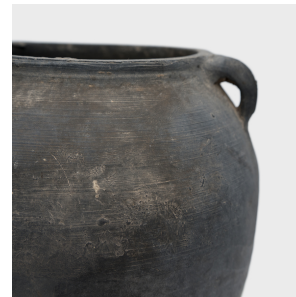

PAGODA RED

LOBED PANTRY VESSEL

\$288

c. 1900 • Shanxi, China • Ceramic • Collection #TLB158S

H: 8.25" Dia: 7.5"

Charged with the humble task of storing dry goods, this small earthenware jar was hand-shaped in the early 20th century with balanced proportions and a beautifully irregular unglazed surface. The round jar has a tapered form with a narrow base, high shoulders and a constrained neck flanked by two small strap handles. Left undecorated, the jar has a quiet beauty, patterned only by firing imperfections and the brushed texture of its speckled grey slip clay finish.

1740 W. Webster Ave., Chicago, IL 60614 • 773-235-1188 • info@pagodared.com

PAGODARED.COM

PAGODA RED

LOBED PANTRY VESSEL

Additional Dimensions:

Diameter of Opening: 4.5"

1740 W. Webster Ave., Chicago, IL 60614 • 773-235-1188 • info@pagodared.com