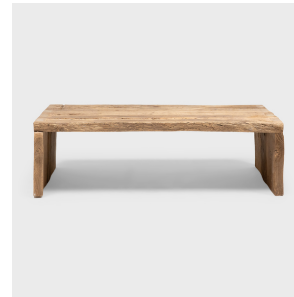

PAGODA RED

RECLAIMED ELM COFFEE TABLE

\$5,880

Dongbei, China • Northern Elmwood • Collection #TLC044B

W: 59.5" D: 38.0" H: 18.0"

This artisan-crafted low table is a celebration of wabi-sabi style. Crafted of thick elmwood timbers reclaimed from Qing-dynasty architecture, the table has a minimalist waterfall design and is left unfinished to preserve the natural beauty of its rustic materials. Utilizing traditional joinery methods, the table features dovetailed corners that add intrigue to the clean-lined form. A versatile surface, this low table adds incredible texture to modern interiors as a coffee table or bench.