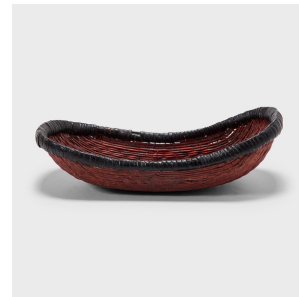

PAGODA RED

MANTOU BASKET

\$288

c. 1900 • Shanxi, China • Paint, Willow • Collection #BJGG020F

W: 18.0" D: 9.75" H: 5.5"

Woven with a delightfully unusual form, this early 20th-century basket was originally used to steam mantou buns in a provincial home in Shanxi province. The boat-shaped basket is formed of willow reeds entwined with a plain weave, and has since been brightly painted to be used for household storage. We love the rustic touch it gives to the home used as a serving tray or vide-poche.