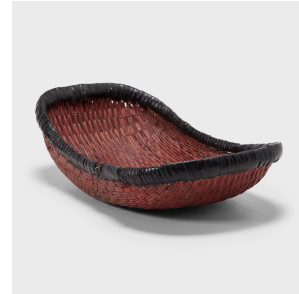

PAGODA RED

MANTOU BASKET

\$288

c. 1900 • Shanxi, China • Paint, Willow • Collection #BJGG020F

W: 18.0" D: 9.75" H: 5.5"

Woven with a delightfully unusual form, this early 20th-century basket was originally used to steam mantou buns in a provincial home in Shanxi province. The boat-shaped basket is formed of willow reeds entwined with a plain weave, and has since been brightly painted to be used for household storage. We love the rustic touch it gives to the home used as a serving tray or vide-poche.