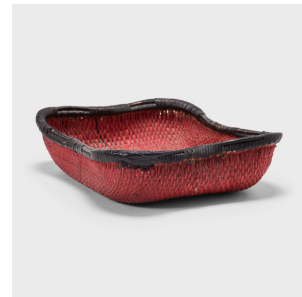

# PAGODA RED

---

## DOUBLE HAPPINESS MANTOU BASKET

**\$328**

20th Century • Shanxi, China • Paint, Willow • Collection #BJGG020A

W: 15.25" D: 12.0" H: 4.5"

Woven into an unusual quadrilobe form, this rustic basket was originally used to steam mantou buns in a provincial home in Shanxi province. The basket is formed of willow reeds entwined with a plain weave, and has since been brightly painted to be used for household storage. Though faded from use, the basket is decorated with the 囍 symbol for "double happiness," a traditional symbol of marriage and conjugal bliss. We love the rustic touch it gives to the home used as a serving tray or vide-poche.