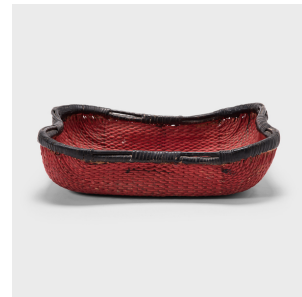

# PAGODA RED

---

## DOUBLE HAPPINESS MANTOU BASKET

**\$328**

20th Century • Shanxi, China • Paint, Willow • Collection #BJGG020A

W: 15.25" D: 12.0" H: 4.5"

Woven into an unusual quadrilobe form, this rustic basket was originally used to steam mantou buns in a provincial home in Shanxi province. The basket is formed of willow reeds entwined with a plain weave, and has since been brightly painted to be used for household storage. Though faded from use, the basket is decorated with the 囍 symbol for "double happiness," a traditional symbol of marriage and conjugal bliss. We love the rustic touch it gives to the home used as a serving tray or vide-poche.