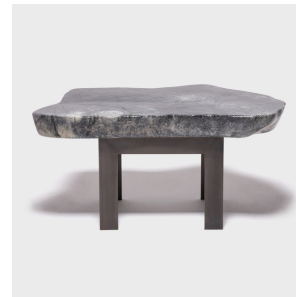

PAGODA RED

MEDITATION STONE TOP TABLE

\$4,680

Northern China, China • Stone, Steel • Collection #LS5602T

W: 40.75" D: 26.5" H: 20.0"

Prized by ancient scholars, meditation stones provided inspiration for poetry, painted landscapes, or brushed calligraphy. Supported by a custom Parson's-style steel base, this organically shaped stone top is marked by spidery veins of black that transition from light to dark in dramatic chiaroscuro. This proud statement of a stone anchors a space, creates a conversation, and simply draws you in.