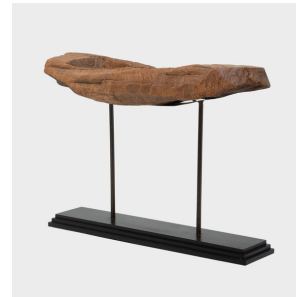

PAGODA RED

MONGOLIAN BABY BED ON STAND

\$1,480

c. 1900 • Mongolia • Northern Elmwood, Steel • Collection #CDK003

W: 36.0" D: 12.5" H: 26.5"

Hewn from spare wood and softened by a rich patina, this wooden form once cradled a newborn in a provincial Mongolian home. Like a rocking cradle, the recessed log has a rounded underside that would have allowed a mother to gently sway her child to sleep. Mounted on a steel stand, the rustic baby bed becomes an unusual side table or elevated planter.