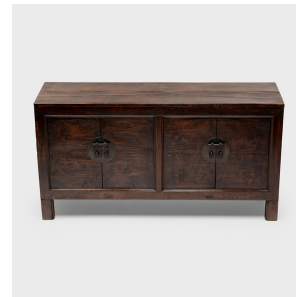

PAGODA RED

MONGOLIAN WALNUT COFFER

\$8,280

c. 1850 • Mongolia • Walnut • Collection #CLUSM001

W: 62.25" D: 18.0" H: 32.5"

This 19th-century Mongolian storage coffer balances a streamlined silhouette with textured, wabi-sabi materials. Also referred to as a herdsman's chest, the four-door sideboard is expertly crafted of walnut using mortise-and-tenon joinery, without the use of nails or screws. Originally configured to open from the top, the cabinet has been modified with front-facing doors and an interior shelf, with elegant bridle joinery visible at the corners of each door. Beautifully proportioned, the coffer is enveloped in a rich brown lacquer stippled with wear from years of use. Continued...

1740 W. Webster Ave., Chicago, IL 60614 • 773-235-1188 • info@pagodared.com

PAGODARED.COM

PAGODA RED

MONGOLIAN WALNUT COFFER

Clean-lined and timeless, the coffer is finished with full moon brass lock plates and a smooth patina that calls to be touched.