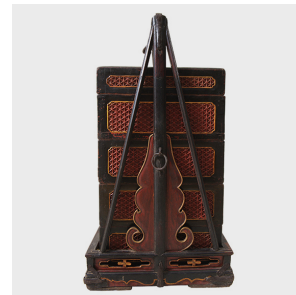

PAGODA RED

MONUMENTAL WEDDING CARRYING BOX

\$7,480

1880 • Shanxi, China • Northern Elmwood, Lacquer • Collection #PD24175476

W: 33.5" D: 21.5" H: 39.75"

This 19th century stacked chest from Shanxi, China was commissioned to commemorate the wedding of a new bride. Comprised of multiple tray-like boxes enclosed in a carved frame, the chest would have been part of a ceremonial procession and filled with the bride's dowry. It's meticulous design carved with a detailed lattice pattern is a tribute to her family's elegance and good taste. Two people would have carried the box with a long pole inserted through the round iron hardware attached to the carved triangular frame.