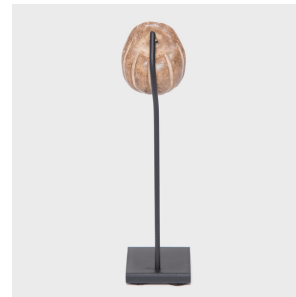

# PAGODA RED

---

## MOUNTED OPIUM WEIGHT

**\$88**

c. 1900 • Southern China, China • Stone, Steel • Collection #P055A

W: 1.5" D: 1.5" H: 6.0"

Used to parcel out opium, gemstones, spices, and other valuable items, this small weight would have been suspended from its tiny hole as a counterweight for a steelyard balance. Carved from stone in the late 19th century, the weight takes on the appearance of a pumpkin with its globular shape, vertical grooves, and warm coloring. Displayed on its own metal stand, we've elevated this functional object into a small work of sculpture.