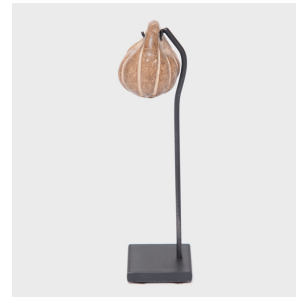

# PAGODA RED

---

## MOUNTED OPIUM WEIGHT

**\$88**

c. 1900 • Southern China, China • Stone, Steel • Collection #P055A

W: 1.5" D: 1.5" H: 6.0"

Used to parcel out opium, gemstones, spices, and other valuable items, this small weight would have been suspended from its tiny hole as a counterweight for a steelyard balance. Carved from stone in the late 19th century, the weight takes on the appearance of a pumpkin with its globular shape, vertical grooves, and warm coloring. Displayed on its own metal stand, we've elevated this functional object into a small work of sculpture.