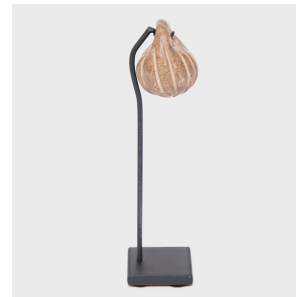

# PAGODA RED

---

## MOUNTED OPIUM WEIGHT

**\$88**

c. 1900 • Southern China, China • Stone, Steel • Collection #P055A

W: 1.5" D: 1.5" H: 6.0"

Used to parcel out opium, gemstones, spices, and other valuable items, this small weight would have been suspended from its tiny hole as a counterweight for a steelyard balance. Carved from stone in the late 19th century, the weight takes on the appearance of a pumpkin with its globular shape, vertical grooves, and warm coloring. Displayed on its own metal stand, we've elevated this functional object into a small work of sculpture.