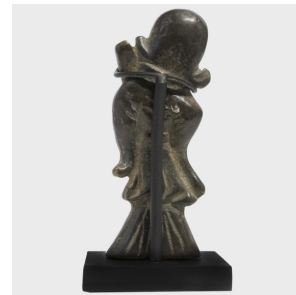

PAGODA RED

"MUSICIAN WITH QIN" BRASS POCKET CHARM

\$580

c. 1900 • Shanxi, China • Brass • Collection #BJAA118C

W: 1.5" D: 1.0" H: 3.0"

Originally kept as a pocket charm, this figure of musician holds a qin, a traditional Chinese stringed instrument. Made of cast brass around 1900, the charm was kept close at hand to ensure good fortune, protection and amusement. The petite charm has been set on a custom steel mount for display.

1740 W. Webster Ave., Chicago, IL 60614 • 773-235-1188 • info@pagodared.com

PAGODARED.COM

PAGODA RED

"MUSICIAN WITH QIN" BRASS POCKET CHARM

Additional Dimensions:

Without mount: 1.25"W x 0.5"D x 2.5"H

1740 W. Webster Ave., Chicago, IL 60614 • 773-235-1188 • info@pagodared.com