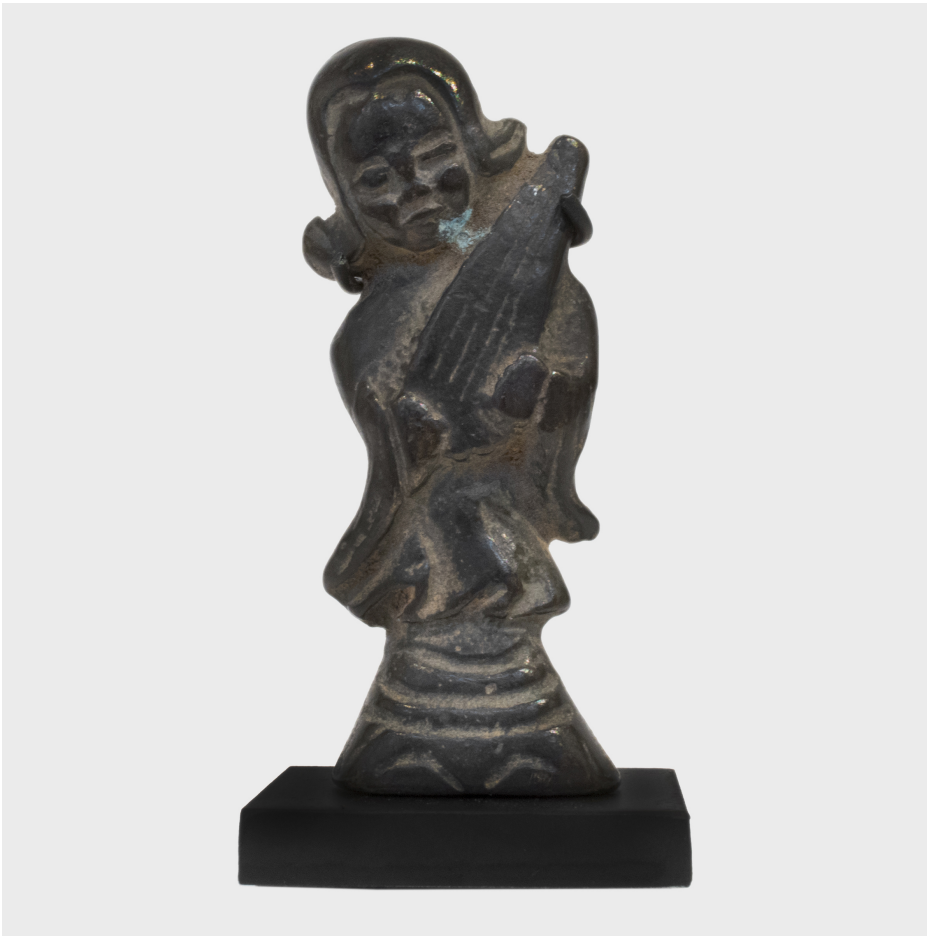

PAGODA RED

"MUSICIAN WITH QIN" BRASS POCKET CHARM

\$580

c. 1900 • Shanxi, China • Brass • Collection #BJAA118C

W: 1.5" D: 1.0" H: 3.0"

Originally kept as a pocket charm, this figure of musician holds a qin, a traditional Chinese stringed instrument. Made of cast brass around 1900, the charm was kept close at hand to ensure good fortune, protection and amusement. The petite charm has been set on a custom steel mount for display.

1740 W. Webster Ave., Chicago, IL 60614 • 773-235-1188 • info@pagodared.com

PAGODARED.COM

PAGODA RED

"MUSICIAN WITH QIN" BRASS POCKET CHARM

Additional Dimensions:

Without mount: 1.25"W x 0.5"D x 2.5"H

1740 W. Webster Ave., Chicago, IL 60614 • 773-235-1188 • info@pagodared.com