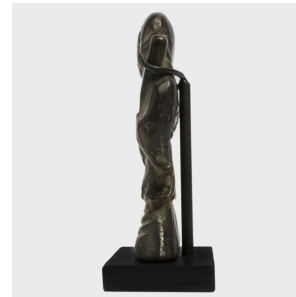

PAGODA RED

"MUSICIAN WITH QIN" BRASS POCKET CHARM

\$580

c. 1900 • Shanxi, China • Brass • Collection #BJAA118C

W: 1.5" D: 1.0" H: 3.0"

Originally kept as a pocket charm, this figure of musician holds a qin, a traditional Chinese stringed instrument. Made of cast brass around 1900, the charm was kept close at hand to ensure good fortune, protection and amusement. The petite charm has been set on a custom steel mount for display.

1740 W. Webster Ave., Chicago, IL 60614 • 773-235-1188 • info@pagodared.com

PAGODARED.COM

PAGODA RED

"MUSICIAN WITH QIN" BRASS POCKET CHARM

Additional Dimensions:

Without mount: 1.25"W x 0.5"D x 2.5"H

1740 W. Webster Ave., Chicago, IL 60614 • 773-235-1188 • info@pagodared.com