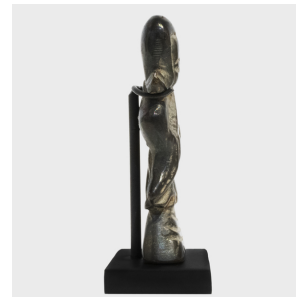

PAGODA RED

"MUSICIAN WITH QIN" BRASS POCKET CHARM

\$580

c. 1900 • Shanxi, China • Brass • Collection #BJAA118C

W: 1.5" D: 1.0" H: 3.0"

Originally kept as a pocket charm, this figure of musician holds a qin, a traditional Chinese stringed instrument. Made of cast brass around 1900, the charm was kept close at hand to ensure good fortune, protection and amusement. The petite charm has been set on a custom steel mount for display.

1740 W. Webster Ave., Chicago, IL 60614 • 773-235-1188 • info@pagodared.com

PAGODARED.COM

PAGODA RED

"MUSICIAN WITH QIN" BRASS POCKET CHARM

Additional Dimensions:

Without mount: 1.25"W x 0.5"D x 2.5"H

1740 W. Webster Ave., Chicago, IL 60614 • 773-235-1188 • info@pagodared.com