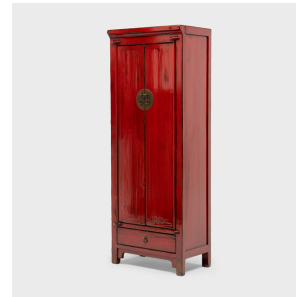

PAGODA RED

NARROW SHANXI CABINET

\$3,680

c. 1900 • Shanxi, China • Pine • Collection #TLC011

W: 27.5" D: 17.0" H: 73.0"

The essence of traditional Chinese furniture is fully expressed in the simplicity and graceful presence of this 18th-century cabinet crafted in the Shanxi province. Made of pine wood with traditional joinery techniques, the narrow cabinet stands tall with two slender doors stretched across the front, meeting at a shallow drawer at the bottom. The two doors open to reveal three shelves that line the middle of the cabinet.

The cabinet boasts a bold red lacquer, in contrast to the deep brown interior and backside that has been left untouched to reveal the original grain of the wood. Continued...

1740 W. Webster Ave., Chicago, IL 60614 • 773-235-1188 • info@pagodared.com

PAGODARED.COM

PAGODA RED

NARROW SHANXI CABINET

Though the cabinet maintains a simple disposition, it is adorned with two brass lock plates, a simple apron and four semicircles protruding from each corner of the door opening. This cabinet likely stood as the centerpiece of a traditional scholars' studio, carefully selected as a source of beauty and creative inspiration.

Additional Dimensions:

Shelves: 21.5"W x 13"D x 13.5"H

Drawer: 21.5"W x 12"D x 4.