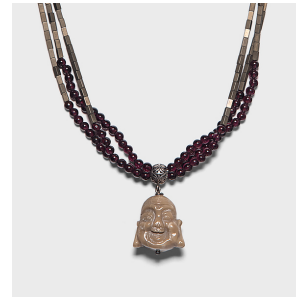

PAGODA RED

LAUGHING BUDDHA CHARM NECKLACE

\$198

Shanghai, China • Stone, Gems • Collection #CJLDN414WS

H: 11.75"

Created by an artisan in Shanghai, this beautiful necklace features an early 20th-century prayer bead carved of bone in the form of Budai, the "laughing Buddha." The Buddha charm is strung amidst several strands of garnet and hematite beads for a subdued, earthy color palette.

1740 W. Webster Ave., Chicago, IL 60614 • 773-235-1188 • info@pagodared.com

PAGODARED.COM

**PAGODA
RED**

LAUGHING BUDDHA CHARM NECKLACE

Additional Dimensions:

Unclasped Length: 21.5"

1740 W. Webster Ave., Chicago, IL 60614 • 773-235-1188 • info@pagodared.com