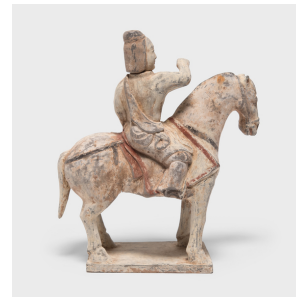

PAGODA RED

NORTHERN QI EQUESTRIAN FIGURE

\$4,280

c. 550 • Shandong, China • Ceramic • Collection #PR0287A

W: 9.0" D: 4.25" H: 11.0"

This dignified equestrian is a soldier from the Northern Qi dynasty, and was sculpted in Shandong province over 1,500 years ago as a *mingqi* burial figure for a wealthy nobleman. Depicting the pleasures of daily life, *mingqi* figurines were offerings to one's spirit to ensure comfort and special treatment in the afterlife. This rider's mild, tranquil expression and the straight legs and strongly curved neck of his horse are characteristic of *mingqi* from this period.