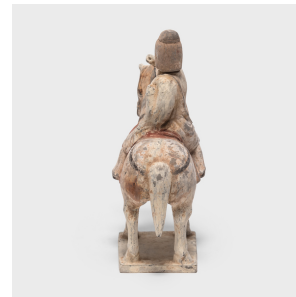

PAGODA RED

NORTHERN QI EQUESTRIAN FIGURE

\$4,280

c. 550 • Shandong, China • Ceramic • Collection #PR0287A

W: 9.0" D: 4.25" H: 11.0"

This dignified equestrian is a soldier from the Northern Qi dynasty, and was sculpted in Shandong province over 1,500 years ago as a *mingqi* burial figure for a wealthy nobleman. Depicting the pleasures of daily life, *mingqi* figurines were offerings to one's spirit to ensure comfort and special treatment in the afterlife. This rider's mild, tranquil expression and the straight legs and strongly curved neck of his horse are characteristic of *mingqi* from this period.