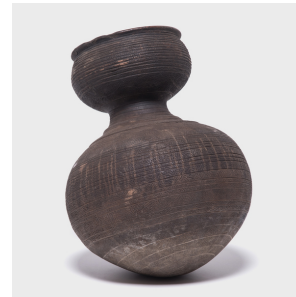

PAGODA RED

NUPE GOURD WATER VESSEL

\$980

c. 1900 • Nigeria • Ceramic • Collection #CAA0120

H: 15.25" Dia: 11.5"

Inspired by the natural world, Nupe ceramicists fired this water vessel in the shape of a gourd. The vessel's varied textures and colors come from its utilitarian design. The dimpling and geometric markings were engraved to give the drinker a better grip, creating the handworn texture and off-colored streaks. Meanwhile, the bottom was designed to rest against the ground, constant use leaves behind a distinctive pattern of white tones. The combination is a singularly sculptural object for the home.