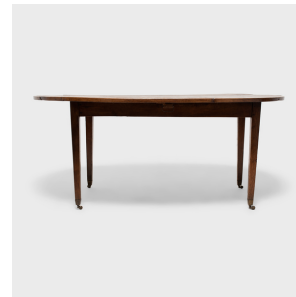

PAGODA RED

ENGLISH DROP LEAF TABLE

\$3,680

c. 1875 • United Kingdom • Oak • Collection #CFC374

W: 67.0" D: 43.75" H: 29.0"

This 19th-century English drop leaf table has an oblong, oval top resting on four straight legs. The square legs taper slightly towards the floor and end in brass castor wheels. The hinged leaves are supported by extendable arms in the center of the table, each fitted with an iron ring handle. Devoid of elaborate carvings, the table relies on the natural beauty of its oak wood construction for its decorative appeal. With clean lines and balanced proportions, this simple drop leaf table blends effortlessly into interiors of all styles.

1740 W. Webster Ave., Chicago, IL 60614 • 773-235-1188 • info@pagodared.com

PAGODARED.COM

PAGODA RED

ENGLISH DROP LEAF TABLE

Additional Dimensions:

With leaves folded down: 26"D

1740 W. Webster Ave., Chicago, IL 60614 • 773-235-1188 • info@pagodared.com