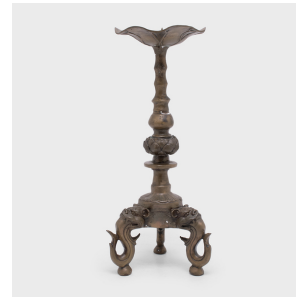

# PAGODA RED

---

## PAIR OF BRASS LOTUS LEAF CANDLE STANDS

**\$1,580**

c. 1900 • China • Brass • Collection #CFC104

W: 5.5" D: 5.5" H: 12.5"

These brass candlesticks were cast with a fantastic sculptural form and are a beautiful example of Chinese metalwork. The scalloped candle dish is shaped like a delicate lotus leaf, floating above a lotus blossom shoulder and a tripod base. Each leg of the base is comprised of a bat-like creature with a curled tongue or flame unfurling from its mouth. The unusual beast may be a reference to the mythical bashe dragon, a serpentine creature that swallows elephants whole.