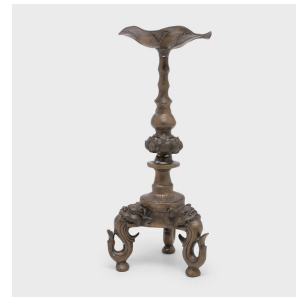

# PAGODA RED

---

## PAIR OF BRASS LOTUS LEAF CANDLE STANDS

**\$1,580**

c. 1900 • China • Brass • Collection #CFC104

W: 5.5" D: 5.5" H: 12.5"

These brass candlesticks were cast with a fantastic sculptural form and are a beautiful example of Chinese metalwork. The scalloped candle dish is shaped like a delicate lotus leaf, floating above a lotus blossom shoulder and a tripod base. Each leg of the base is comprised of a bat-like creature with a curled tongue or flame unfurling from its mouth. The unusual beast may be a reference to the mythical bashe dragon, a serpentine creature that swallows elephants whole.