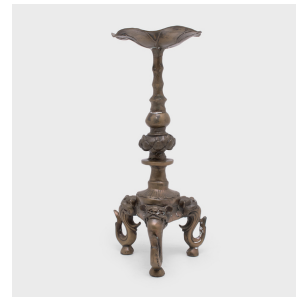

# PAGODA RED

---

## PAIR OF BRASS LOTUS LEAF CANDLE STANDS

**\$1,580**

c. 1900 • China • Brass • Collection #CFC104

W: 5.5" D: 5.5" H: 12.5"

These brass candlesticks were cast with a fantastic sculptural form and are a beautiful example of Chinese metalwork. The scalloped candle dish is shaped like a delicate lotus leaf, floating above a lotus blossom shoulder and a tripod base. Each leg of the base is comprised of a bat-like creature with a curled tongue or flame unfurling from its mouth. The unusual beast may be a reference to the mythical bashe dragon, a serpentine creature that swallows elephants whole.