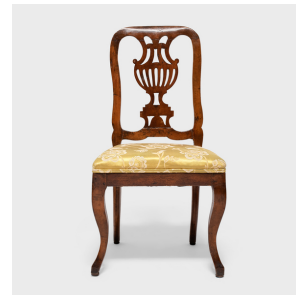

## PAIR OF CHIPPENDALE STYLE EUROPEAN DINING CHAIRS

**\$2,880**

c. 1800 • Europe • Walnut • Collection #CFC341

W: 20.0" D: 17.5" H: 39.0"

This pair of antique dining chairs is crafted in the style of Chippendale furniture with fine hardwood frames and upholstered seats. Dated to the early 19th century, the side chairs are minimally decorated to focus the eye on the carved chair backs and accentuate the clean curvature of the cabriole legs. The chair backs are designed with openwork back splats shaped in the form of an ornate urn or vase. The seats are upholstered with a lustrous gold floral fabric. Beautifully aged yet perfectly timeless, this pair looks wonderful gathered around a dining table or placed throughout a sitting room as additional seating. Continued...