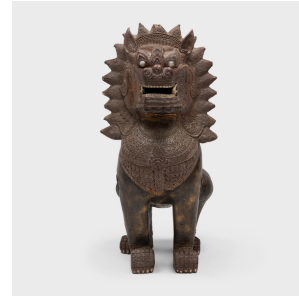

PAGODA RED

PAIR OF POLYCHROME KHMER GUARDIAN LIONS

\$8,800

c. 1850 • Southeast Asia • Pigment, Wood, Crystal • Collection #CMCL094

W: 24.0" D: 37.5" H: 54.0"

Grand and imposing, these monumental lion sculptures offer protection to all those who stand before them. Dated to the mid-19th century, the majestic pair is sculpted of carved wood and molded plaster with a gilt and polychrome finish, with decorative accents of rock crystal and cut glass. Beautifully worked with artful craftsmanship and terrific scale, the lions are attributed to Khmer artisans of Cambodia and southeast Asia, and crafted in a traditional style popularized during the Khmer Empire (802-1431).

An important part of traditional Khmer iconography, the lion is a powerful symbol that emphasizes the authority of the king. Continued...

1740 W. Webster Ave., Chicago, IL 60614 • 773-235-1188 • info@pagodared.com

PAGODARED.COM

PAGODA RED

PAIR OF POLYCHROME KHMER GUARDIAN LIONS

Guardian lions such as these were known to flank the entryways of Khmer temples and other sacred sites, serving both as greeters and defenders. The lion, representing royalty, strength, and courage, is identified as the personal symbol of the Khmer deified rulers. Therefore, the lion was believed to ward off evil through both divine and royal protection.