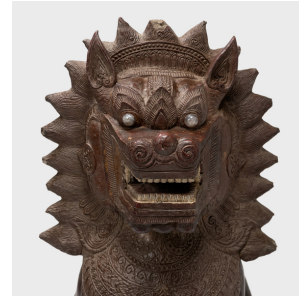

PAGODA RED

PAIR OF POLYCHROME KHMER GUARDIAN LIONS

\$8,800

c. 1850 • Southeast Asia • Pigment, Wood, Crystal • Collection #CMCL094

W: 24.0" D: 37.5" H: 54.0"

Grand and imposing, these monumental lion sculptures offer protection to all those who stand before them. Dated to the mid-19th century, the majestic pair is sculpted of carved wood and molded plaster with a gilt and polychrome finish, with decorative accents of rock crystal and cut glass. Beautifully worked with artful craftsmanship and terrific scale, the lions are attributed to Khmer artisans of Cambodia and southeast Asia, and crafted in a traditional style popularized during the Khmer Empire (802-1431).

An important part of traditional Khmer iconography, the lion is a powerful symbol that emphasizes the authority of the king. Continued...

1740 W. Webster Ave., Chicago, IL 60614 • 773-235-1188 • info@pagodared.com

PAGODARED.COM

PAGODA RED

PAIR OF POLYCHROME KHMER GUARDIAN LIONS

Guardian lions such as these were known to flank the entryways of Khmer temples and other sacred sites, serving both as greeters and defenders. The lion, representing royalty, strength, and courage, is identified as the personal symbol of the Khmer deified rulers. Therefore, the lion was believed to ward off evil through both divine and royal protection.