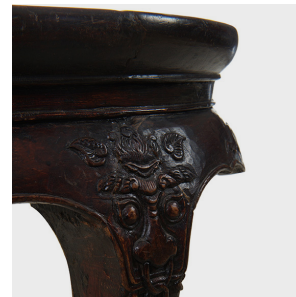

PAGODA RED

PAIR OF WALNUT ROUND PLANK TOP SHIZI TABLES

\$8,580

c. 1850 • Shanxi, China • Walnut • Collection #PD62315064

W: 18.11" D: 18.11" H: 20.08"

It's incredible that this pair of early-19th century walnut tables has managed to remain not only together, but in excellent condition over the last 150 years. Walnut, also known as "hetaomu," gives these solid-top tables the warm hues and tight-grain texture that's so coveted by collectors. Hand-carved Chinese lions, or "shizi," set off the elegant curves of the legs.