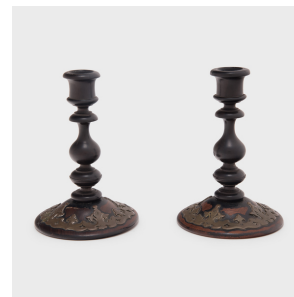

# PAGODA RED

---

## PAIR OF BALUSTER TURNED CANDLESTICKS

**\$480**

c. 1850 • United Kingdom • Wood, Brass • Collection #CFC512

H: 6.5" Dia: 4.5"

This lovely pair of treen candlesticks date to the 19th century and are crafted of turned wood in the style of Georgian or Victorian woodworking. A round dish sized for a taper candle tops each stick, supported by baluster-form turned stems. Each candlestick stands upon a wide round base decorated with floral brass filigree. The wooden forms are stained to a dark brown, now worn at the base to reveal the original color of the wood.