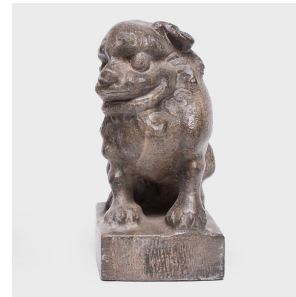

PAGODA RED

PETITE FU DOG GUARDIAN

\$328

Shanxi, China • Limestone • Collection #TLA029X

W: 3.0" D: 4.25" H: 6.0"

With a curly mane and a lively expression, this petite stone fu dog is an adorable companion and a benevolent guardian of the home. Known as shizi, the mythical dog is thought to offer protection from malevolent spirits and misfortune. A miniature example of a traditional form, this charming fu dog stands guard throughout the home as a bookend, garden ornament, or tabletop sculpture.