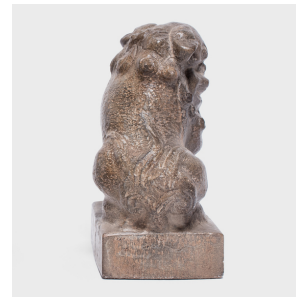

PAGODA RED

PETITE FU DOG GUARDIAN

\$328

Shanxi, China • Limestone • Collection #TLA029X

W: 3.0" D: 4.25" H: 6.0"

With a curly mane and a lively expression, this petite stone fu dog is an adorable companion and a benevolent guardian of the home. Known as shizi, the mythical dog is thought to offer protection from malevolent spirits and misfortune. A miniature example of a traditional form, this charming fu dog stands guard throughout the home as a bookend, garden ornament, or tabletop sculpture.