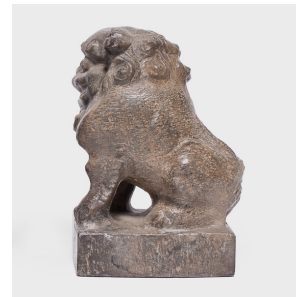

PAGODA RED

PETITE FU DOG GUARDIAN

\$328

Shanxi, China • Limestone • Collection #TLA029X

W: 3.0" D: 4.25" H: 6.0"

With a curly mane and a lively expression, this petite stone fu dog is an adorable companion and a benevolent guardian of the home. Known as shizi, the mythical dog is thought to offer protection from malevolent spirits and misfortune. A miniature example of a traditional form, this charming fu dog stands guard throughout the home as a bookend, garden ornament, or tabletop sculpture.