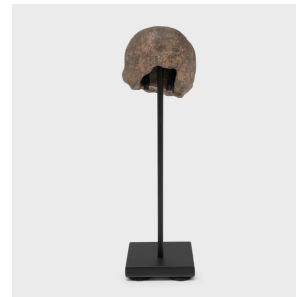

# PAGODA RED

---

## PRE-COLUMBIAN CERAMIC HEAD FRAGMENT

**\$228**

Unknown • Central America • Ceramic • Collection #CBH150C

W: 1.5" D: 1.0" H: 1.5"

This intriguing head fragment was once attached to a pre-Columbian bust or full effigy figurine. Earthenware figurines like this were made in great abundance throughout Mesoamerican history, serving a wide variety of purposes and functions from religious rituals to burial offerings.

Figurines like this commemorated important people and events across Mesoamerica, portraying individuals of different rank and status such as soldiers, merchants, bureaucrats, and occasionally divinities. Continued...

## PRE-COLUMBIAN CERAMIC HEAD FRAGMENT

This figure is adorned with an elaborate headdress, or coiffure, and ear spools which were worn to show wealth and status.