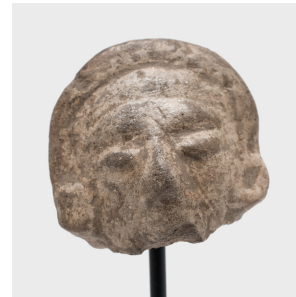

## PRE-COLUMBIAN CERAMIC HEAD FRAGMENT

**\$228**

Unknown • Central America • Ceramic • Collection #CBH150C

W: 1.5" D: 1.0" H: 1.5"

This intriguing head fragment was once attached to a pre-Columbian bust or full effigy figurine. Earthenware figurines like this were made in great abundance throughout Mesoamerican history, serving a wide variety of purposes and functions from religious rituals to burial offerings.

Figurines like this commemorated important people and events across Mesoamerica, portraying individuals of different rank and status such as soldiers, merchants, bureaucrats, and occasionally divinities. Continued...

## PRE-COLUMBIAN CERAMIC HEAD FRAGMENT

This figure is adorned with an elaborate headdress, or coiffure, and ear spools which were worn to show wealth and status.