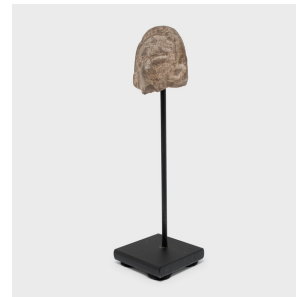

## PRE-COLUMBIAN CERAMIC HEAD FRAGMENT

**\$228**

Unknown • Central America • Ceramic • Collection #CBH150C

W: 1.5" D: 1.0" H: 1.5"

This intriguing head fragment was once attached to a pre-Columbian bust or full effigy figurine. Earthenware figurines like this were made in great abundance throughout Mesoamerican history, serving a wide variety of purposes and functions from religious rituals to burial offerings.

Figurines like this commemorated important people and events across Mesoamerica, portraying individuals of different rank and status such as soldiers, merchants, bureaucrats, and occasionally divinities. Continued...

## PRE-COLUMBIAN CERAMIC HEAD FRAGMENT

This figure is adorned with an elaborate headdress, or coiffure, and ear spools which were worn to show wealth and status.