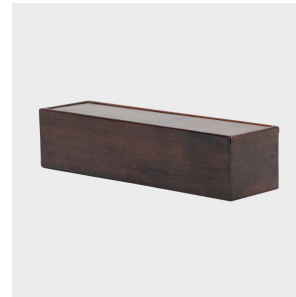

## PETITE SCROLL CASE

**\$1,680**

c. 1900 • Beijing, China • Rosewood • Collection #BJGG049

W: 19.5" D: 5.5" H: 4.75"

Crafted of fine rosewood, this early 20th-century scroll case likely once sat in the studio of an esteemed Qing-dynasty scholar. The perfect size for a rolled-up scroll, the box was used to store and protect his works of traditional calligraphy and landscape painting. The lid slides open to reveal the box interior, without the use of hinges or hardware. Simply designed with clean lines, this scroll box puts the fine grain and coloring of rosewood on full display.