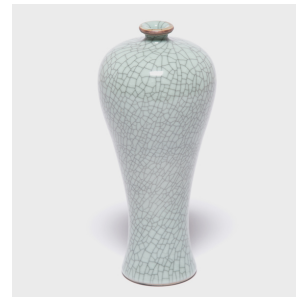

## PETITE TAPERED CRACKLED VASE

**\$280**

Zhejiang, China • Porcelain • Collection #BJFF138D

H: 10.25" Dia: 4.5"

This contemporary vase hearkens to the classic meiping form, traditionally used to display flowering plum branches. Contemporary artisans in Zhejiang beautifully recreate the distinctive crackle glaze of traditional Guan and Ge ware, allowing the network of lines to flow along the vase's curves in a naturally abstract pattern.