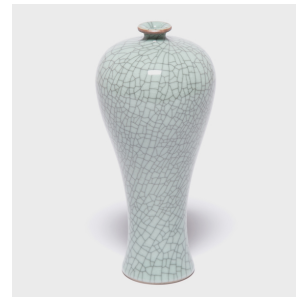

PAGODA RED

PETITE TAPERED CRACKLED VASE

\$280

Zhejiang, China • Porcelain • Collection #BJFF138A

H: 10.0" Dia: 4.75"

This contemporary vase hearkens back to classic meiping form, traditionally used to display flowering plum branches. Master ceramic artists in Zhejiang beautifully recreate the distinctive crackle glaze of traditional Guan and Ge ware, allowing a network of lines to flow over the vase's beautiful celadon curves in a naturally abstract pattern.