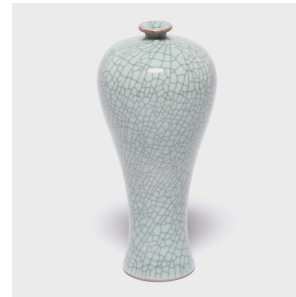

PAGODA RED

PETITE TAPERED CRACKLED VASE

\$280

Zhejiang, China • Porcelain • Collection #BJFF138A

H: 10.0" Dia: 4.75"

This contemporary vase hearkens back to classic meiping form, traditionally used to display flowering plum branches. Master ceramic artists in Zhejiang beautifully recreate the distinctive crackle glaze of traditional Guan and Ge ware, allowing a network of lines to flow over the vase's beautiful celadon curves in a naturally abstract pattern.