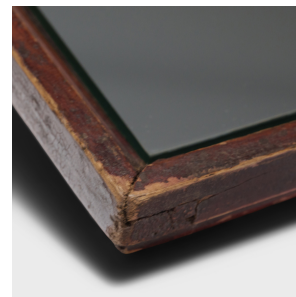

## PETITE MIRROR TRAY

**\$288**

c. 1850 • Shanxi, China • Pine, Mirror • Collection #TLC025T

W: 10.25" D: 10.0" H: 1.5"

Simple lines, a modest form, and a layer of hand-brushed lacquer give this petite Qing-dynasty tray a provincial charm that recalls the warmth of home. The beveled frame is brushed with a thin layer of red-brown lacquer, now weathered with time to reveal the light brown color of the pine wood underneath. For added dimension, we've installed a silver mirror to the base to transform the rustic tray into an elevated serving platter, catch-all or wall mirror.