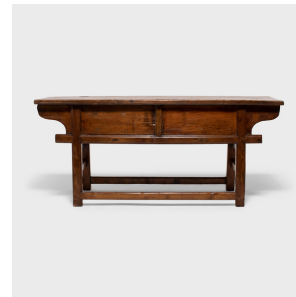

PAGODA RED

PROVINCIAL ALTAR COFFER

\$4,280

c. 1850 • Shandong, China • Northern Elmwood • Collection #CWF001

W: 73.5" D: 21.0" H: 32.25"

This 19th-century altar coffer showcases the inherent beauty of northern elm (yumu) with a clean lined design and minimal decoration. Used for general household storage, the coffer has a spacious interior enclosed by six small doors, each pair secured with wooden handles and bolt closures. The coffer's rustic design stresses the horizontal with an overhung plank top surface, sloping spandrels, extended apron, and low-lying stretcher bars. We love its emphasis on natural wood and the depth of character earned through decades of use.