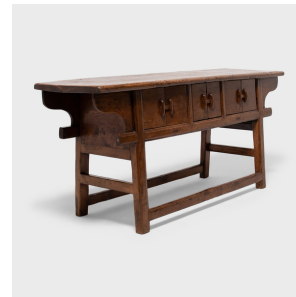

PAGODA RED

PROVINCIAL ALTAR COFFER

\$4,280

c. 1850 • Shandong, China • Northern Elmwood • Collection #CWF001

W: 73.5" D: 21.0" H: 32.25"

This 19th-century altar coffer showcases the inherent beauty of northern elm (yumu) with a clean lined design and minimal decoration. Used for general household storage, the coffer has a spacious interior enclosed by six small doors, each pair secured with wooden handles and bolt closures. The coffer's rustic design stresses the horizontal with an overhung plank top surface, sloping spandrels, extended apron, and low-lying stretcher bars. We love its emphasis on natural wood and the depth of character earned through decades of use.