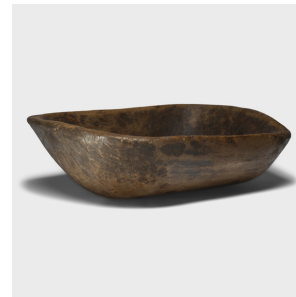

PAGODA RED

LARGE PROVINCIAL FARM TRAY

\$880

c. 1900 • Xinjiang, China • Wood • Collection #TLB153N

W: 26.0" D: 19.0" H: 8.0"

This large wooden farm tray from perfectly balances rustic texture with minimalist simplicity. Carved from a solid block of wood, the tray has a rectangular shape with rounded corners, sloping sides, and a deep interior basin. Years of use have imparted a smooth patina and a well-worn, wabi-sabi texture that highlights the original wood grain. Darkened to a rich brown color, this provincial tray brings a touch of organic modern to contemporary interiors as a catch-all bowl or serving platter.