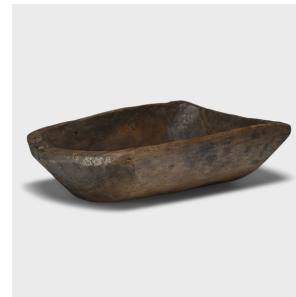

PAGODA RED

LARGE PROVINCIAL FARM TRAY

\$780

c. 1900 • Xinjiang, China • Wood • Collection #TLB153V

W: 26.0" D: 14.5" H: 7.0"

This large wooden farm tray from perfectly balances rustic texture with minimalist simplicity. Carved from a solid block of wood, the tray has a rectangular shape with rounded corners, sloping sides, and a deep interior basin. Years of use have imparted a smooth patina and a well-worn, wabi-sabi texture that highlights the original wood grain. Darkened to a rich brown color, this provincial tray brings a touch of organic modern to contemporary interiors as a catch-all bowl or serving platter.