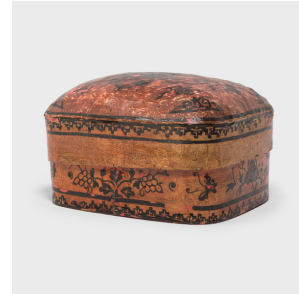

## PROVINCIAL PAPIER-MÂCHÉ BOX

**\$380**

c. 1950 • China • Paper, Wood • Collection #PR0036

W: 18.0" D: 15.0" H: 11.5"

Formed around a simple wooden frame, this papier-mâché storage box is a delightful example of Chinese folk art. Crafted with old newspapers and dyed rice paper, the box would have been used for basic household storage. Delicate black papercuts trim the box with a pattern of flowers, while a large peony adorns the lid as an emblem of spring time and affection.