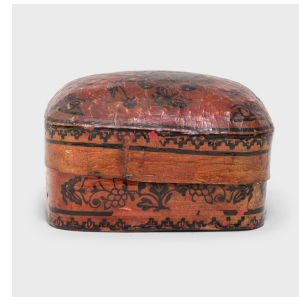

## PROVINCIAL PAPIER-MÂCHÉ BOX

**\$380**

c. 1950 • China • Paper, Wood • Collection #PR0036

W: 18.0" D: 15.0" H: 11.5"

Formed around a simple wooden frame, this papier-mâché storage box is a delightful example of Chinese folk art. Crafted with old newspapers and dyed rice paper, the box would have been used for basic household storage. Delicate black papercuts trim the box with a pattern of flowers, while a large peony adorns the lid as an emblem of spring time and affection.