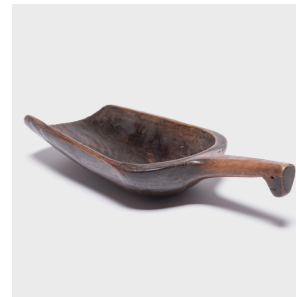

# PAGODA RED

---

## PROVINCIAL SCOOP

**\$68**

c. 1900 • Northern China, China • Pine • Collection #BJAA074Z

W: 7.5" D: 16.75" H: 4.0"

Hand-carved in northern China, this provincial scoop was once used to measure and dispense rice and grains. After over a century of use, the wood has developed a burnished finish that calls to be touched. With the graphic impact of a cornucopia, the scoop represents bounty and prosperity and makes for a wonderful addition to the home. We like to use a scoop as a table display for candies or nuts or as a decorative sculpture, mounted alongside others on a kitchen wall.